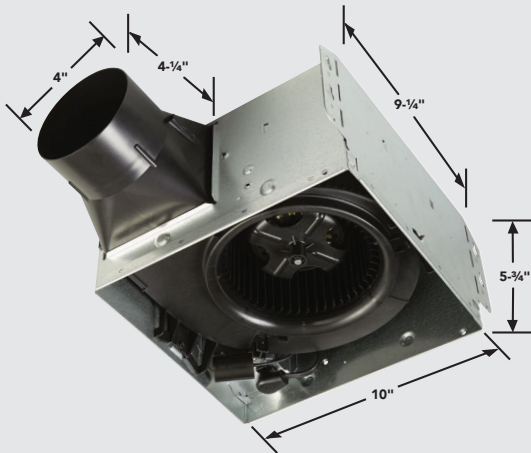

Quiet, powerful exhaust fan

- 110 CFM operating at 1.5 sones
- Roomside series for easy installation
- UL listed for use over bathtub or shower when installed with a GFCI protected brand circuit
- Fits 2x6 construction