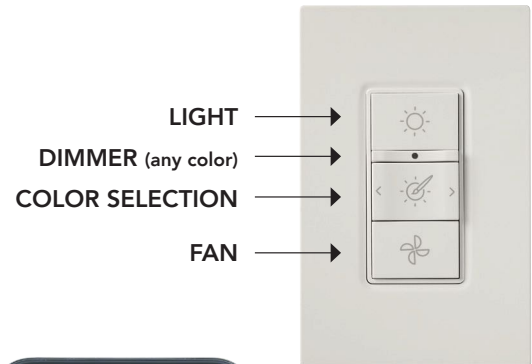

Quiet, powerful exhaust fan

- 110 CFM operating at 1.5 sones
- Roomside series for easy installation
- UL listed for use over bathtub or shower when installed with a GFCI protected brand circuit
- Fits 2x6 construction