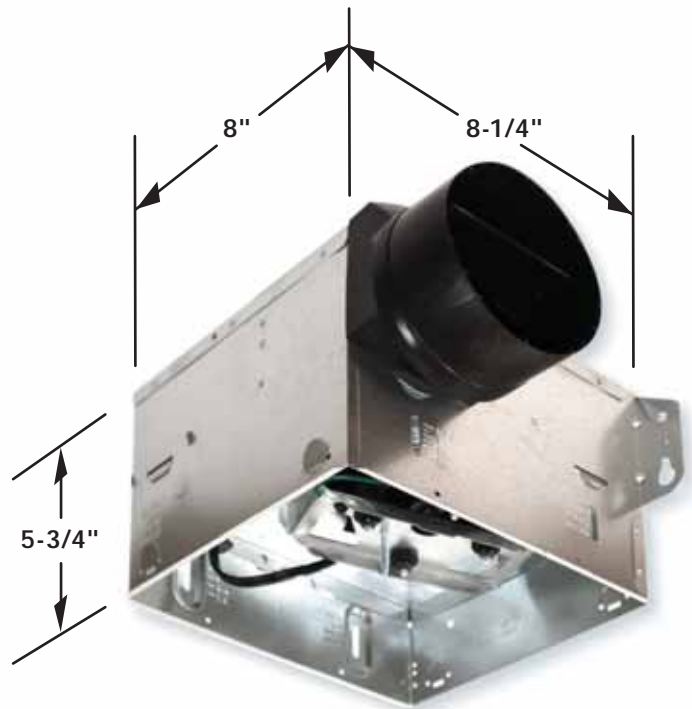

Existing fan housing sizes:

7-1/2" x 7-1/4" and 8" x 8-1/4"

Compatible with these NuTone® fan models:

If your grille looks like this:

Compatible with these models*:

NuTone: 695, 763, 6950, 50NT, 684NT, 696N, 696N0, 763N, 80NT, HD50LNT, HD50NT, HD80LNT, HD80NT

Existing fan housing sizes:

7-1/2" x 7-1/4" and 8" x 8-1/4"

SPK80L Exhaust Fan

Bluetooth® Enabled Speaker offers crisp, bold sound

- 80 CFM, operating at 2.5 Sones
- Bright 3000K energy efficient LED lighting to help illuminate your room
- Fan and Speaker / Light can be wired to operate together or independently
- Compact housing for versatile installation
- UL listed for use over bathtubs or showers when connected to a GFCI circuit