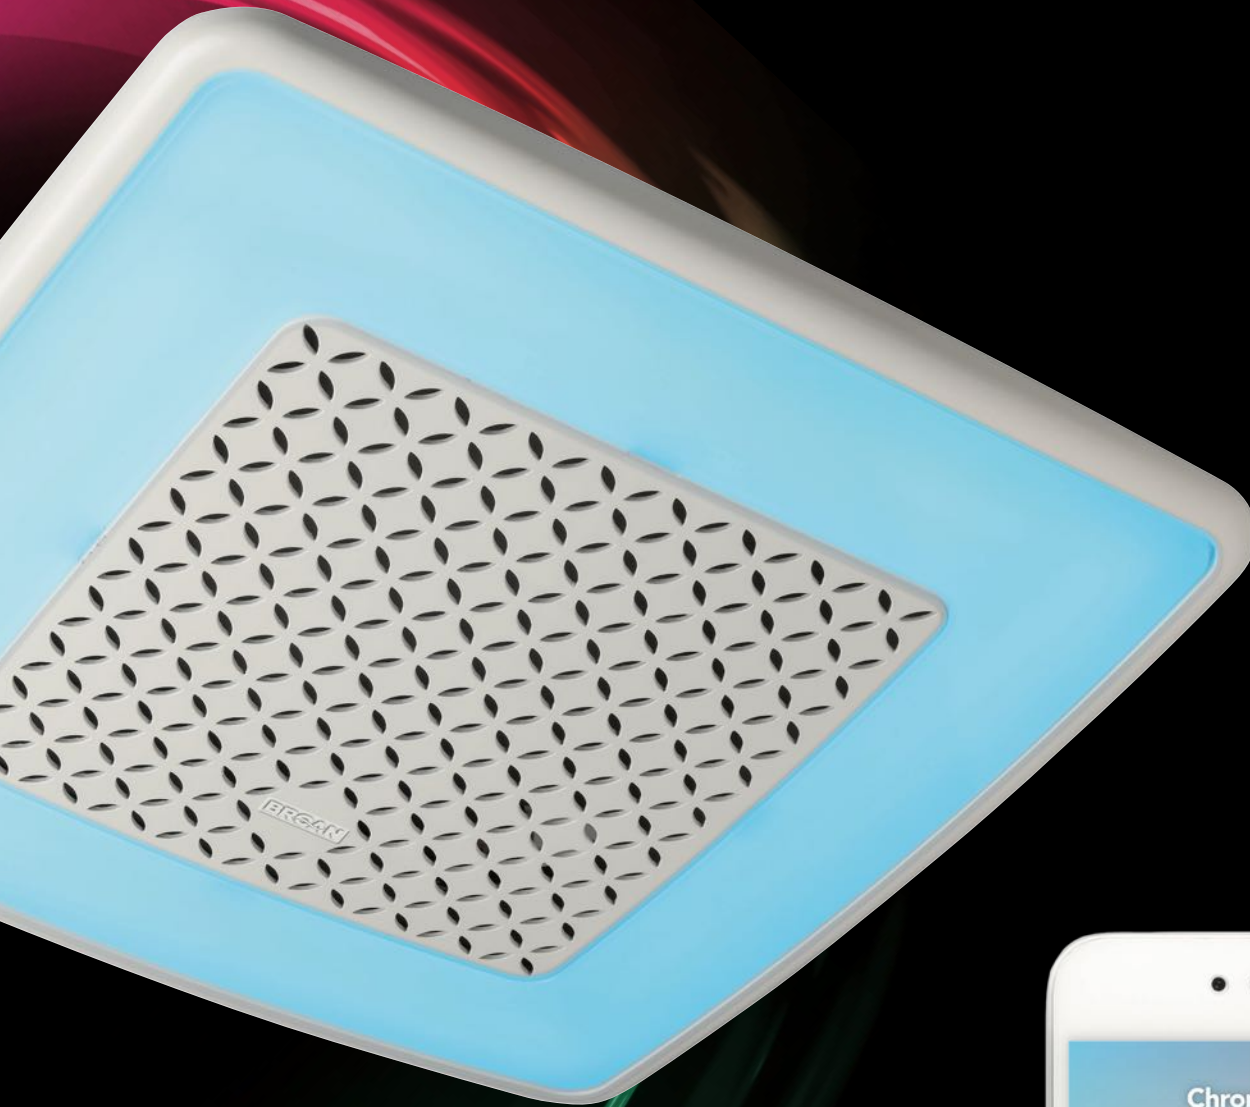

BROAN®

ChromaComfort™

Ventilation Fan with
Multicolor LEDs & Control

Download on the
App Store

GET IT ON
Google Play

ChromaComfort™

Screen Image Simulated

Vibrant Colors, Powerful Control.

Create a personal color ambiance in your bathroom or other humidity-prone rooms with ChromaComfort™. A spa-like experience is only the touch of a button away via the included wireless wall control or Bluetooth™ connected Apple® or Android™ App. Control light settings and brightness, set timers, control the fan, or create scenes with your favorite colors, all this is possible with ChromaComfort™.

Enjoy your own ChromaComfort™ powered experience

- Brilliant Lighting controlled with included wireless wall control or free Apple® or Android™ App
- Bluetooth™ wireless technology for app connection
- Wireless RF Decora style control (see below)
- Create your own personal color experience
- Color sweep mode for smooth, continuous color transitions

SPECIFICATIONS

Model	Description	CFM	Sones	Duct
AER110RGL	ChromaComfort Exhaust Fan	110	1.5	4"

Quiet, powerful exhaust fan

- 110 CFM operating at 1.5 sones
- Roomside series for easy installation
- ENERGY STAR® qualified
- UL listed for use over bathtub or shower when installed with a GFCI protected brand circuit
- Fits 2x6 construction