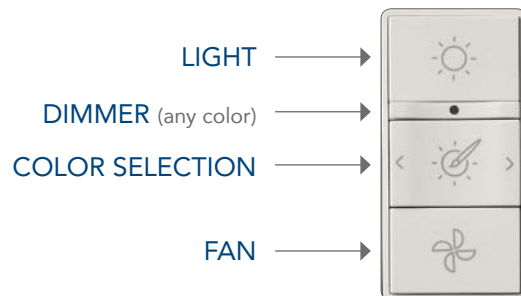

BROAN®

ChromaComfort™

Ventilation Fan with
Multicolor LEDs & Control

Download on the
App Store

GET IT ON
Google Play

ChromaComfort™

Screen Image Simulated

Vibrant Colors, Powerful Control.

Create a personal color ambiance in your bathroom or other humidity-prone rooms with ChromaComfort™. A spa-like experience is only the touch of a button away via the included wireless wall control or Bluetooth™ connected Apple® or Android™ App. Control light settings and brightness, set timers, control the fan, or create scenes with your favorite colors, all this is possible with ChromaComfort™.

Enjoy your own ChromaComfort™ powered experience

- Brilliant Lighting controlled with included wireless wall control or free Apple® or Android™ App
- Bluetooth™ wireless technology for app connection
- Wireless RF Decora style control (see below)
- Create your own personal color experience
- Color sweep mode for smooth, continuous color transitions

SPECIFICATIONS

Model	Description	CFM	Sones	Duct
AER110RGL	ChromaComfort Exhaust Fan	110	1.5	4"

Quiet, powerful exhaust fan

- 110 CFM operating at 1.5 sones
- Roomside series for easy installation
- ENERGY STAR® qualified
- UL listed for use over bathtub or shower when installed with a GFCI protected brand circuit
- Fits 2x6 construction