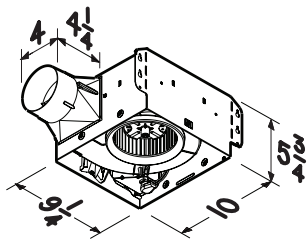

SPECIFICATIONS

Model	Description	CFM	Sones	Duct
AER110RGL	ChromaComfort Exhaust Fan	110	1.5	4"

Quiet, powerful exhaust fan

- 110 CFM operating at 1.5 sones
- Roomside series for easy installation
- ENERGY STAR® qualified
- UL listed for use over bathtub or shower when installed with a GFCI protected brand circuit
- Fits 2x6 construction