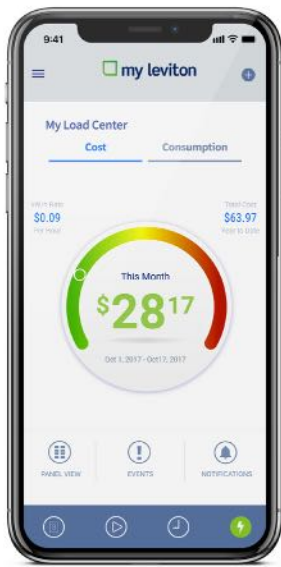

Easy Installation

Allows for all wiring at rough-in, without any circuit breakers present²

BEST OF IBS
AWARDS

WINNER
BEST HOME
TECHNOLOGY
PRODUCT

1. The UL943 standard exempts GFCI circuit breakers from detecting and warning when the trip solenoid and/or switching semiconductor fails in the "open" state, rendering the GFCI circuit breaker incapable of tripping in response to a fault condition, resulting in complete loss of GFCI protection.

2. For applications up to 60A when using copper wire; or 50A when using aluminum wire.

What's a Smart Home without a Smart Circuit Breaker?

Using the intuitive My Leviton app, homeowners who select the Leviton Smart Load Center will enjoy easy access to four essential elements of their load center's data via a smartphone, tablet or desktop.

Energy Use

- View real-time energy consumption: total aggregate, individual circuit, or trends by day, week, month, and year
- Calculate your approximate total energy cost per month

Control

- Remotely turn OFF any circuit breaker³
- View system status in real time and detect if critical loads need to be addressed