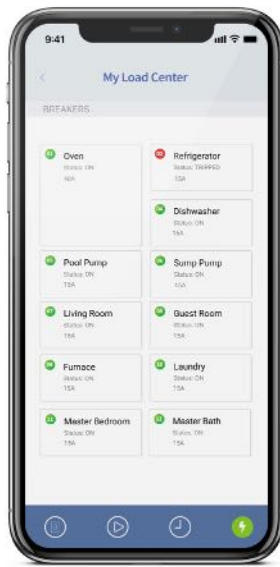

Easy Installation

Allows for all wiring at rough-in, without any circuit breakers present²

BEST OF IBS
AWARDS

WINNER
BEST HOME
TECHNOLOGY
PRODUCT

1. The UL943 standard exempts GFCI circuit breakers from detecting and warning when the trip solenoid and/or switching semiconductor fails in the "open" state, rendering the GFCI circuit breaker incapable of tripping in response to a fault condition, resulting in complete loss of GFCI protection.

2. For applications up to 60A when using copper wire; or 50A when using aluminum wire.

What's a Smart Home without a Smart Circuit Breaker?

Using the intuitive My Leviton app, homeowners who select the Leviton Smart Load Center will enjoy easy access to four essential elements of their load center's data via a smartphone, tablet or desktop.

Energy Use

- View real-time energy consumption: total aggregate, individual circuit, or trends by day, week, month, and year
- Calculate your approximate total energy cost per month

Control

- Remotely turn OFF any circuit breaker³
- View system status in real time and detect if critical loads need to be addressed

Alerts & Updates

- Know when and why a circuit breaker trips
- Be informed if a load is ON or not drawing power for an extended time
- Via remote firmware updates, get the latest protection capabilities and newest features