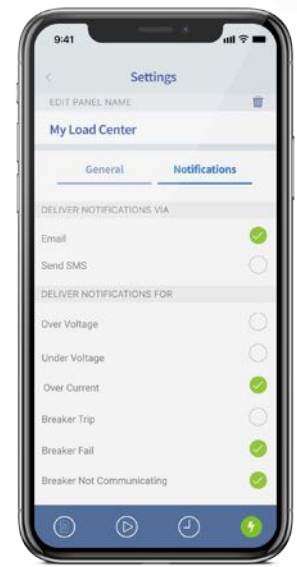

2. For applications up to 60A when using copper wire; or 50A when using aluminum wire.

What's a Smart Home without a Smart Circuit Breaker?

Using the intuitive My Leviton app, homeowners who select the Leviton Smart Load Center will enjoy easy access to four essential elements of their load center's data via a smartphone, tablet or desktop.

Energy Use

- View real-time energy consumption: total aggregate, individual circuit, or trends by day, week, month, and year
- Calculate your approximate total energy cost per month

Control

- Remotely turn OFF any circuit breaker³
- View system status in real time and detect if critical loads need to be addressed