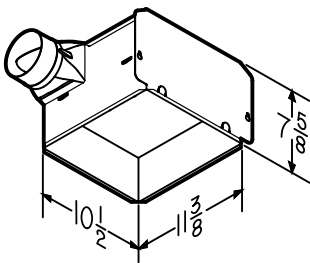

SPECIFICATIONS

Model	Description	CFM	Sones	Duct
SPK110	Fan with Speaker	110	1.0	4"
SPKACC	Speaker Accessory	—	—	—

Enjoy entertainment and privacy at the touch of a button

- Dual High-Fidelity Sensonic™ Speakers
- *Bluetooth*® wireless technology
- Brilliant audio performance concealed behind your fan grille
- Play any audio through most *Bluetooth*®-enabled devices