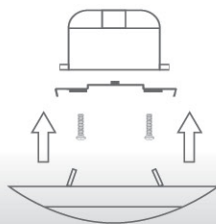

6" DOWNLIGHT 14.5W TITANIUM CRI^{SP} LED SERIES 4.0

14.5W REPLACES

75W Inc.

80% Energy Savings

CRI^{SP}

\$203 Savings per lamp*

- ⌚ Innovative CLICK design
- ⌚ Fits most 4" J-boxes and 5-6" recessed housings
- ⌚ Installs in just minutes - no rewiring
- ⌚ Exceptional color rendering CRI 90
- ⌚ Richer reds and natural skin tones (R9 60, R13 90)
- ⌚ Tight LED binning for consistent CCT across all lamps

DOWNLIGHT PRODUCT FEATURES

DUAL INSTALLATION:

4" J-BOX FLUSHMOUNT

- Attach mounting bracket to J-box
- Click downlight into mounting bracket

5-6" CAN RECESSED

- Connect E26 adapter to the LED adapter
- Squeeze mounting springs and push downlight up until flush with ceiling