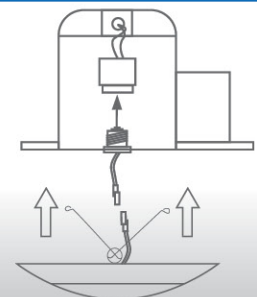

DOWNLIGHT PRODUCT FEATURES

DUAL INSTALLATION:

4" J-BOX FLUSHMOUNT

- Attach mounting bracket to J-box
- Click downlight into mounting bracket

5-6" CAN RECESSED

- Connect E26 adapter to the LED adapter
- Squeeze mounting springs and push downlight up until flush with ceiling