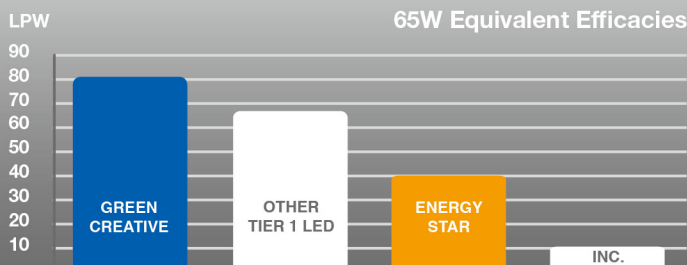

# BR30 8W DIM. TITANIUM LED SERIES 4.0

8W REPLACES

**65W Inc.**

80% Energy Savings

PRO

**\$195** Savings per lamp\*

- ⌚ Revolutionary CLOUD design
- ⌚ 60% lighter due to environmentally friendly construction
- ⌚ Exceptional efficacy 81 LPW in Warm White
- ⌚ Smooth dimming with existing installations
- ⌚ Accurate color rendering CRI 82
- ⌚ Extra Warm White, Warm White & Natural White CCT

25,000 H

DIMMABLE

81 LPW

EFFICACY

3 YR WARRANTY

CRI (Ra)

ENCLOSED\*\*

### Exceptional Efficacy

At 81 LPW, this lamp's efficacy is more than 20% higher than the Tier 1 LED BR30 65W replacement industry average and exceeds ENERGY STAR requirements by upwards of 100%. This energy-saving performance makes this lamp a smart retrofit choice for incandescent bulbs.