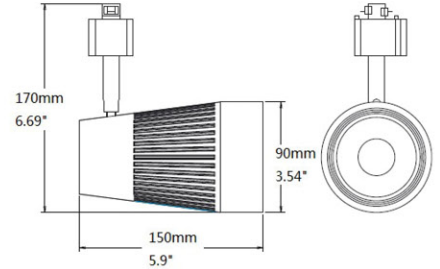

TRACK 33W L HIGH CRI

Preliminary Specifications

DIMENSIONS

PRO

- ⌚ Exceptional color rendering CRI 90+
- ⌚ 2300 lumen output replaces 39W HID
- ⌚ Field interchangeable lens comes in NF & FL standard
- ⌚ Sleek design, integrated driver
- ⌚ Tight binning: 3-step Macadam ellipse

COMPATIBLE WITH H, J & L TRACK TYPE

TRACK 33W L HIGH CRI

Preliminary Specifications

Ref.#DS044-TRL-33W

SPECIFICATIONS*

Product	33TRLG4DIM/927/_/_	33TRLG4DIM/930/_/_	33TRLG4DIM/940/_/_ (MTO)
Track Type	H/J/L (L-MTO)	H/J/L (L-MTO)	H/J/L (L-MTO)
Power (W)	33.8	33.8	33.8
Voltage - Frequency	120V 60Hz	120V 60Hz	120V 60Hz
Color Temp. (ANSI)	Warm White 2700K	Warm White 3000K	Natural White 4000K
CRI (Ra) (typ.)	90	90	90
Typical lumens (lm)	2200	2300	2400
Efficacy (LPW)	65	68	71
Beam Angle	NF 25° / FL 38°	NF 25° / FL 38°	NF 25° / FL 38°
CBCP (cd)	10,000 / 5150	10,350 / 5250	11,000 / 5650
Dimmable	Yes	Yes	Yes
Power Factor	0.9	0.9	0.9
Rated Lifetime - L70 (hrs.)	40,000	40,000	40,000
H x L x Dia.	6.69"x5.90"x3.54" (170x150x90mm)	6.69"x5.90"x3.54" (170x150x90mm)	6.69"x5.90"x3.54" (170x150x90mm)
Weight (lb. / g)	1.31lb / 595g	1.31lb / 595g	1.31lb / 595g
Finish	White / Black	White / Black	White / Black

ORDERING INFORMATION

Model	Finish	Track Type
33TRLG4DIM/927/	W-White	H-Halo
	B-Black	J-Juno
		L-Lightolier
Example: 33TRLG4DIM/927/W/J		
Note: Every product comes standard with NF 25° mounted lens and FL 38° accessory lens.		